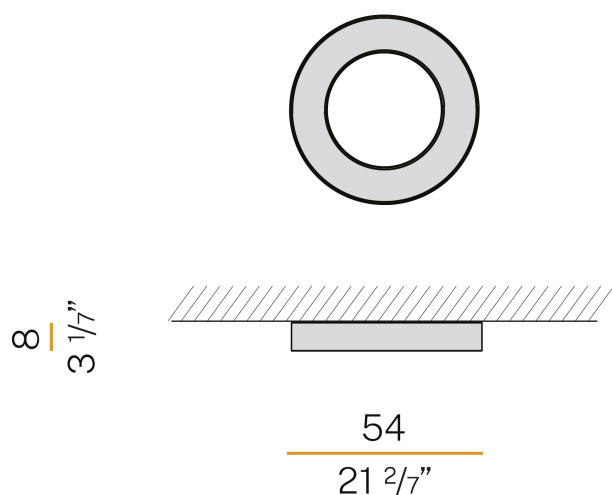

PANZERI

Silver Ring

220-240V AC dimmable (DALI/Push DIM)

P08221.050.0402

Data sheet

CODE	P08221.050.0402
SYSTEM POWER CONSUMPTION	25W
EFFICACY	72.36lm/W
LIGHT SOURCE	LED
COLOUR TEMPERATURE	3000K Ra>90
LIGHT DISTRIBUTION	diffused
POWER SUPPLY	220-240V AC
FREQUENCY	50/60Hz
ELECTRICAL CONFIGURATION	dimmable (DALI/Push DIM)
DRIVER	integrated included
NOMINAL LUMINOUS FLUX	3100lm
LUMEN OUTPUT	1809lm
EFFICIENCY	58.4%
WEIGHT	4.88 Kg
PROTECTION DEGREE	IP40
COLOUR TOLLERANCES	SDCM 3
GLOW WIRE TEST PERFORMANCE	850°
PACKING DIMENSIONS (CM)	58,0 x 14,0 x 58,0

Technical drawing

Application

Polar diagram